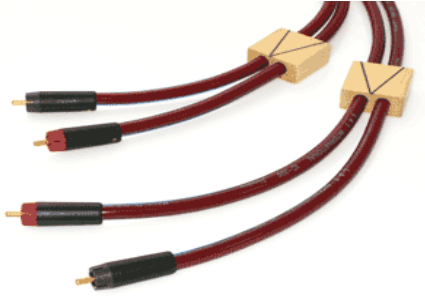

**Threshold Audio**

STASIS-R 3.0 Stereo Control Preamplifier

for product information go to:  
<http://www.threshold-audio.com/products/stasis3.0.html>

This unit is sonically very considerably improved as it has been subject to DCT,  
 The next step is to change the RCA CD input and the RCA output connectors for DCT ones made by Eichmann of pure copper connector.  
 The last change to be made is to replace the IEC power input  
 The factory fitted IEC has an inbuilt filter which can only be detrimental to the sonics of the unit.  
**Sell for £850 and includes a 1.2m LAT AC-2 power cord RRP £159**

**Acoustic Solid - Germany**

Machine Small

RRP £	£
2200.00+	1150.00

Unused, taken out of the box, and put back with solid weight, electronic speed controller and new Deep Cryo treated Rega 250 or 300 DCT Hadcock Export - ex-demo, ask for price  
 DCT - Deep Cryo Treated by Frozen Solid Audio

<b>DCT Speaker Cables</b>		pair	RRP	Sale
<a href="http://www.latinternational.co.uk">www.latinternational.co.uk</a>			£	£
<b>LAT</b>	SS1000 MK2	3.0	357.00	240.00
	SS1000 MK2	4.7	426.00	280.00
	SS1000 MK2	1.5	300.00	210.00
	SS1000 MK2	1.0	140.00	98.00
	SS1000 MK2	4.2	412.00	270.00
<b>LAT</b>	SS800 MK2	5.0	236.00	165.00
	SS800 MK2	2.5	175.00	122.00
	SS800 MK2	3.6	207.00	140.00
<b>LAT</b>	SS800	3.0	186.00	90.00
	SS800 Biwire	3.0	220.00	100.00
<b>LAT</b>	SS800B MK2	3.2	269.00	188.00
	SS800B MK2	5.2	389.00	272.00
	SS800B MK2	3.0	257.00	180.00

All prices include 6mm spade terminations  
Other terminations are possible, ask for quote

<b>IC</b>	IC-300	0.7 RCA	214.00	140.00
	IC-200	0.7 RCA	205.00	90.00
	IC-200	1.0 XLR	160.00	sold

<b>Digital</b>	DI-20	0.7 XLR	70.00	40.00
	DI-20	0.6 RCA	60.00	35.00
	DI-20	0.7 RCA	70.00	40.00
	DI-20	0.7 BNC	70.00	40.00
	DI-20	0.7 BNC	70.00	40.00
	DI-20	0.6 RCA Locking	60.00	35.00
	DI-30	1.0 RCA	102.00	60.00